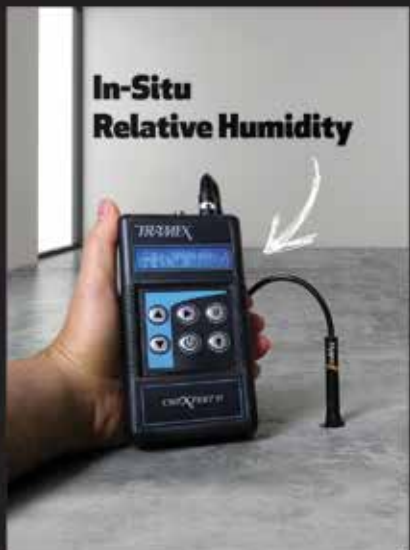

**In-Situ
Relative Humidity**

TEL: 800 234 5849
EMAIL: SALES@TRAMEXMETERS.COM

WWW.TRAMEXMETERS.COM